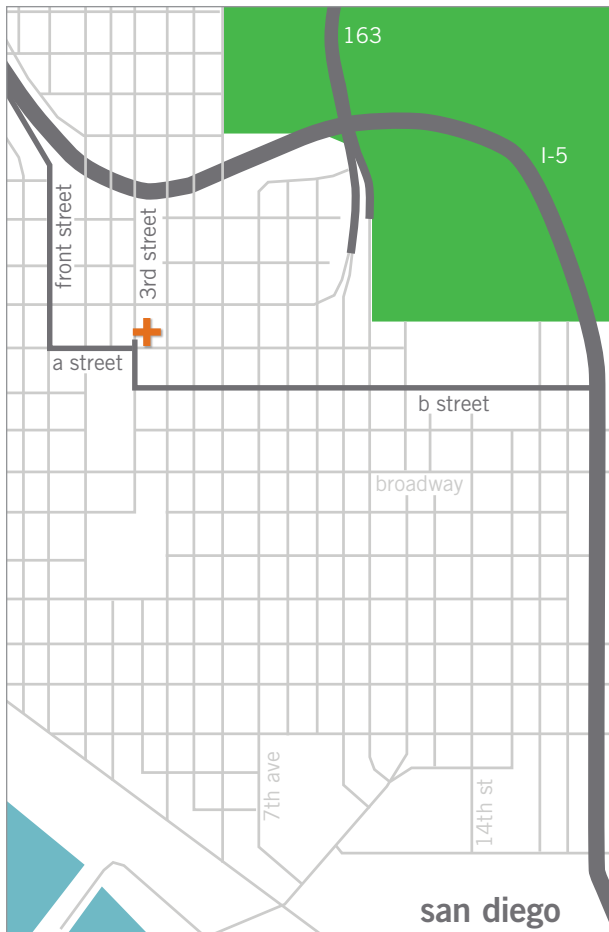

1301 third avenue san diego ca 92101 | p 619.239.2353 | f 619.239.6227

**FROM THE NORTH:**

- take interstate 5 south toward downtown
- exit at Front Street  
(no turns, ramp turns into Front Street)
- turn right onto A Street
- turn left onto 3rd Avenue
- building is located at the corner of 3rd and A Street

**FROM THE SOUTH:**

- take interstate 5 north toward downtown
- exit at B Street
- turn left at the end of ramp onto B Street
- turn left onto 3rd Avenue
- follow one block
- building is located at the corner of 3rd and A Street